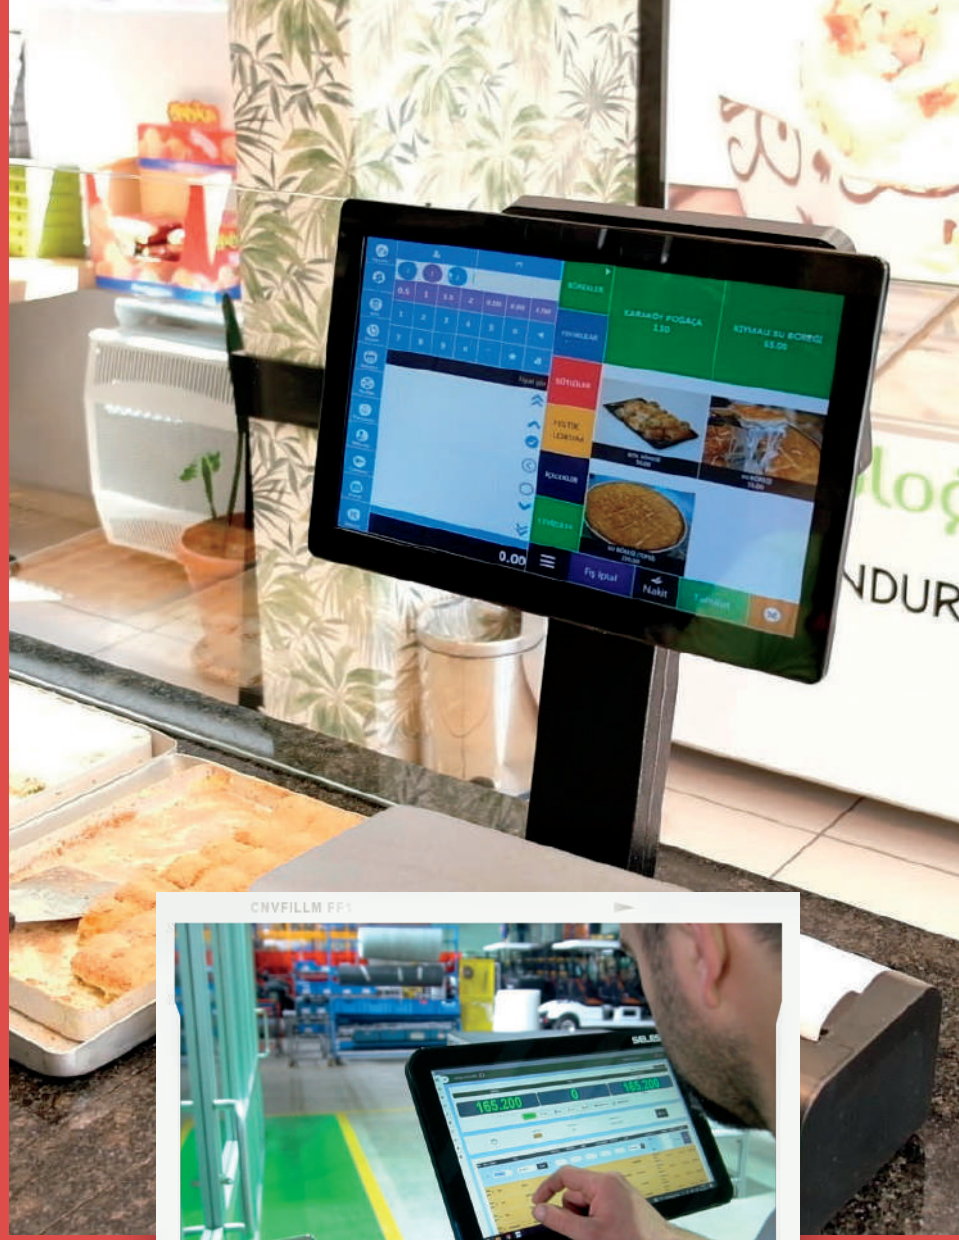

SELES

SOFTWARE

COMMERCIAL AUTOMATION SOFTWARES

Contact

+90 224 441 08 08

+90 224 272 10 00

444 7 955

Üçevler Mah. Nilüfer Ticaret Merkezi 56
Sok.No:56 NİLÜFER /BURSA/TURKEY
Kırcaali Mah. Celal Bayar Cad.No:137/A
OSMANGAZI/BURSA/TURKEY