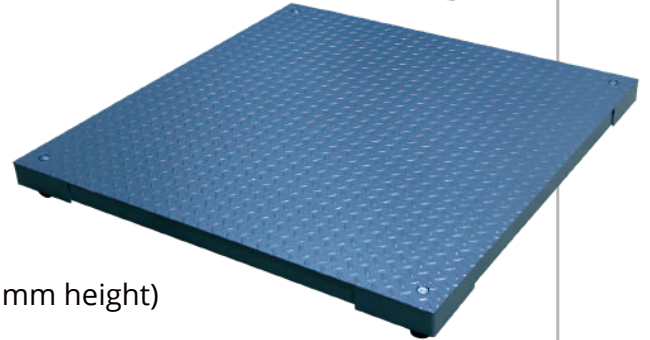

+90 224 441 08 08
www.murbay.com

LABELING SOFTWARE

- Limitation
- Auto save
- Package module
- Label selection
- Stock in / out with handset
- Reporting

TOUCH INDICATORS AND SOFTWARES

- Weighing and counting
- Limitation
- Weighing / Counting reports
- Manuel tare input
- 8 main title(10) entry
- Product name, product code, unit weight,
- Up-down limit
- Reporting by one touch
- Different label selection (Max. 100 mm width / 150 mm height)
- Transferring saved data in excel format
- Printer connection (Optional)