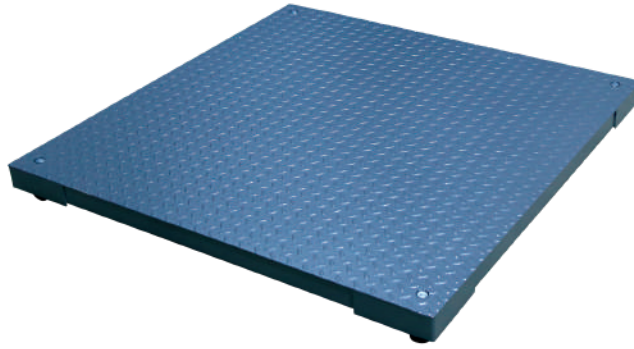

Tarih: 15/01/2018	Saat: 17:14
ÜRÜN	
0.27*860MM GALVANİZ SİNÜS OLUK	
ÜRÜN KODU	
152.01.027.860.GALV.SİNS	
NET	: 198 kg
BRUT	: 224 kg
DARA	: 26 kg

COUNTING SOFTWARE

- Counting scale connection
- Limitation
- Auto save
- Auto tare
- Free space definition
- Label selection
- Product selection
- Stock in / out with handset
- Package module
- Reporting